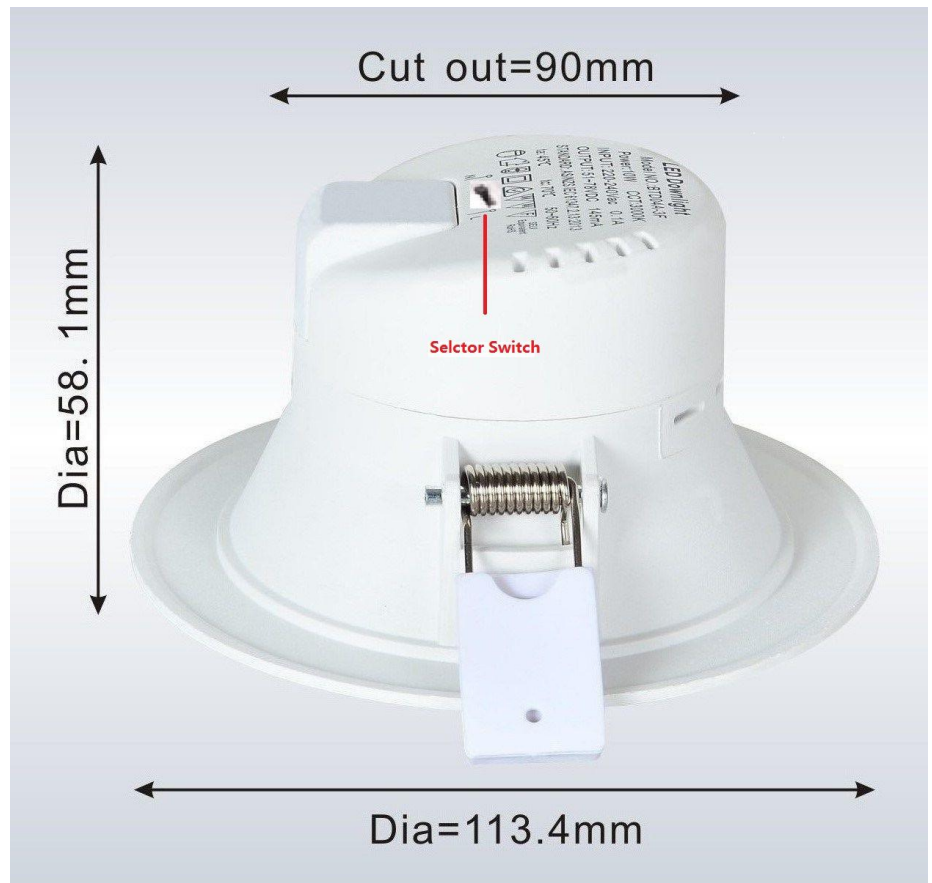

# CLOUR CHANGING LED DOWNLIGHT

These general purpose LED light fitting is designed with robust polycarbonate fitting for the budget cost. The fitting is suitable for a range of home lighting or commercial applications. The fitting is also dimmable to give even further flexibility in the lighting control

Product Code	Voltage (V)	Wattage (W)	Power Factor	Luminous Flux (Lm)	Beam Angle	CRI	Colour temp	Dimmable
BTD0CC-12W	240V AC	12W	>0.85	88lm/w-cw	120	>80	5500K 4000K 3000K	Yes

\*Available in robust aluminium finish and polycarbonate fitting for the budget conscious

## Product features:

- Switchable between Warm White (3000K), Cool White (4000K) & Daylight (5500K)
- Rated for IC
- Available in white and brushed chrome trim
- IP 44 including wet area
- High efficiency LED SMD with quality intergrated driver nsulation
- Long life span of 35,000 hours
- AU Plug with flex

Distance (M)	BEAM ANGLE 120 DEG	
	Avg/Max (lux)	Diameter (M)
1	84	3.39
1.5	37	5.09
2	21	6.79
2.5	14	8.48
3	9	10.18